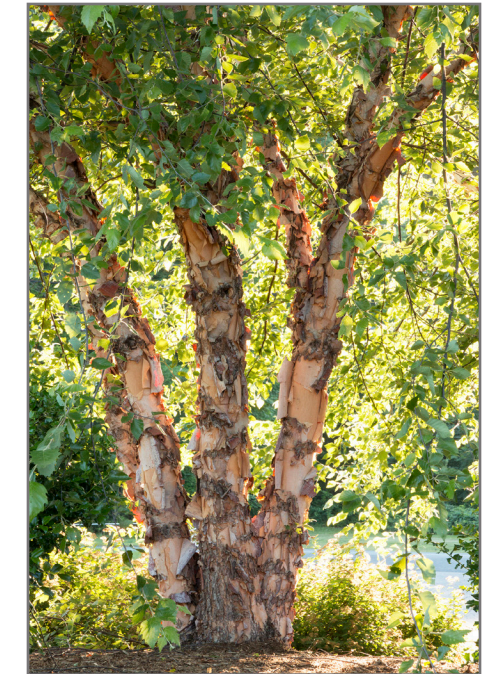

Streetscape Plants			
Code	Botanical Name	Common Name	Native
Trees			
GT	Gleditsia triacanthos	Honey locust	X
LI	Lagerstroemia indica	Crapemyrtle	
PO	Platanus occidentali	American Sycamore	X
UP	Ulmus parvifolia	Chinese Elm	
Shrubs			
	Nandina domestica	Nnandina	
	Prunus laurocerasus	Cherry laurel	
	Viburnum carlesii	Koreanspice viburnum	X
	Hydrangea quercifolia	Oakleaf hydrangea	
	Calycanthus floridus	Common Sweetshrub	X
Perennial			
	Achillea millefolium	Appleblossom Yarrow	
	Nepeta racemosa	Catmint	
	Liriope muscari	Lily turf	
	Anemone x hybrida	Windflower	X
	Salvia x sylvestris	Wood sage	
	Astilbe chinensis	Chinese astilbe	
	Helleborus orientalis	hellebore	
	Hosta 'Patriot'	hosta	
	Coreopsis verticillata	Threadleaf Coreopsis	
	Perovskia atriplicifolia	Russian sage	
	Tiarella cordifolia	Foamflower	
Ornamental Grasses			
	Pennisetum alopecuroides	Dwarf Fountain Grass	X
	Helictotrichon sempervirens	Blue oat grass	

PLANT MATERIAL LIST IS FOR REFERENCE ONLY. FINAL PLANT SELECTION WILL BE SUBJECT TO CHANGE.