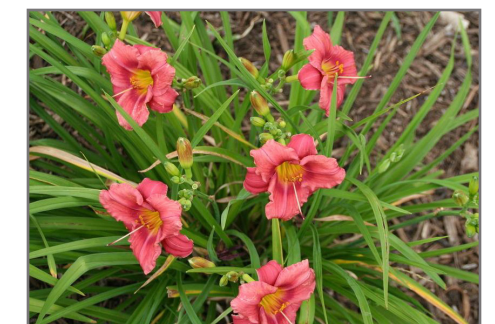

Streetscape Plants			
Code	Botanical Name	Common Name	Native
Trees			
GT	Gleditsia triacanthos	Honey locust	X
LI	Lagerstroemia indica	Crapemyrtle	
PO	Platanus occidentali	American Sycamore	X
UP	Ulmus parvifolia	Chinese Elm	
Shrubs			
	Nandina domestica	Nnandina	
	Prunus laurocerasus	Cherry laurel	
	Viburnum carlesii	Koreanspice viburnum	X
	Hydrangea quercifolia	Oakleaf hydrangea	
	Calycanthus floridus	Common Sweetshrub	X
Perennial			
	Achillea millefolium	Appleblossom Yarrow	
	Nepeta racemosa	Catmint	
	Liriope muscari	Lily turf	
	Anemone x hybrida	Windflower	X
	Salvia x sylvestris	Wood sage	
	Astilbe chinensis	Chinese astilbe	
	Helleborus orientalis	hellebore	
	Hosta 'Patriot'	hosta	
	Coreopsis verticillata	Threadleaf Coreopsis	
	Perovskia atriplicifolia	Russian sage	
	Tiarella cordifolia	Foamflower	
Ornamental Grasses			
	Pennisetum alopecuroides	Dwarf Fountain Grass	X
	Helictotrichon sempervirens	Blue oat grass	

PLANT MATERIAL LIST IS FOR REFERENCE ONLY. FINAL PLANT SELECTION WILL BE SUBJECT TO CHANGE.