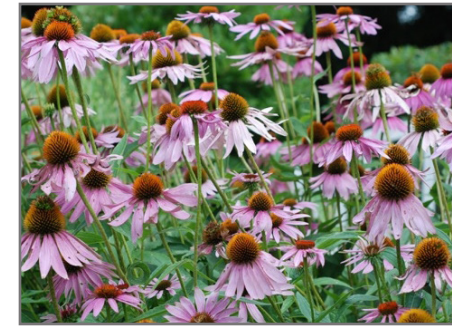

Streetscape Plants			
Code	Botanical Name	Common Name	Native
Trees			
GT	Gleditsia triacanthos	Honey locust	X
LI	Lagerstroemia indica	Crapemyrtle	
PO	Platanus occidentali	American Sycamore	X
UP	Ulmus parvifolia	Chinese Elm	
Shrubs			
	Nandina domestica	Nnandina	
	Prunus laurocerasus	Cherry laurel	
	Viburnum carlesii	Koreanspice viburnum	X
	Hydrangea quercifolia	Oakleaf hydrangea	
	Calycanthus floridus	Common Sweetshrub	X
Perennial			
	Achillea millefolium	Appleblossom Yarrow	
	Nepeta racemosa	Catmint	
	Liriope muscari	Lily turf	
	Anemone x hybrida	Windflower	X
	Salvia x sylvestris	Wood sage	
	Astilbe chinensis	Chinese astilbe	
	Helleborus orientalis	hellebore	
	Hosta 'Patriot'	hosta	
	Coreopsis verticillata	Threadleaf Coreopsis	
	Perovskia atriplicifolia	Russian sage	
	Tiarella cordifolia	Foamflower	
Ornamental Grasses			
	Pennisetum alopecuroides	Dwarf Fountain Grass	X
	Helictotrichon sempervirens	Blue oat grass	

PLANT MATERIAL LIST IS FOR REFERENCE ONLY. FINAL PLANT SELECTION WILL BE SUBJECT TO CHANGE.