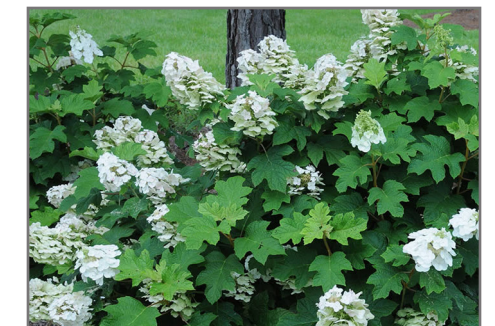

Streetscape Plants			
Code	Botanical Name	Common Name	Native
Trees			
GT	Gleditsia triacanthos	Honey locust	X
LI	Lagerstroemia indica	Crapemyrtle	
PO	Platanus occidentali	American Sycamore	X
UP	Ulmus parvifolia	Chinese Elm	
Shrubs			
	Nandina domestica	Nnandina	
	Prunus laurocerasus	Cherry laurel	
	Viburnum carlesii	Koreanspice viburnum	X
	Hydrangea quercifolia	Oakleaf hydrangea	
	Calycanthus floridus	Common Sweetshrub	X
Perennial			
	Achillea millefolium	Appleblossom Yarrow	
	Nepeta racemosa	Catmint	
	Liriope muscari	Lily turf	
	Anemone x hybrida	Windflower	X
	Salvia x sylvestris	Wood sage	
	Astilbe chinensis	Chinese astilbe	
	Helleborus orientalis	hellebore	
	Hosta 'Patriot'	hosta	
	Coreopsis verticillata	Threadleaf Coreopsis	
	Perovskia atriplicifolia	Russian sage	
	Tiarella cordifolia	Foamflower	
Ornamental Grasses			
	Pennisetum alopecuroides	Dwarf Fountain Grass	X
	Helictotrichon sempervirens	Blue oat grass	

PLANT MATERIAL LIST IS FOR REFERENCE ONLY. FINAL PLANT SELECTION WILL BE SUBJECT TO CHANGE.